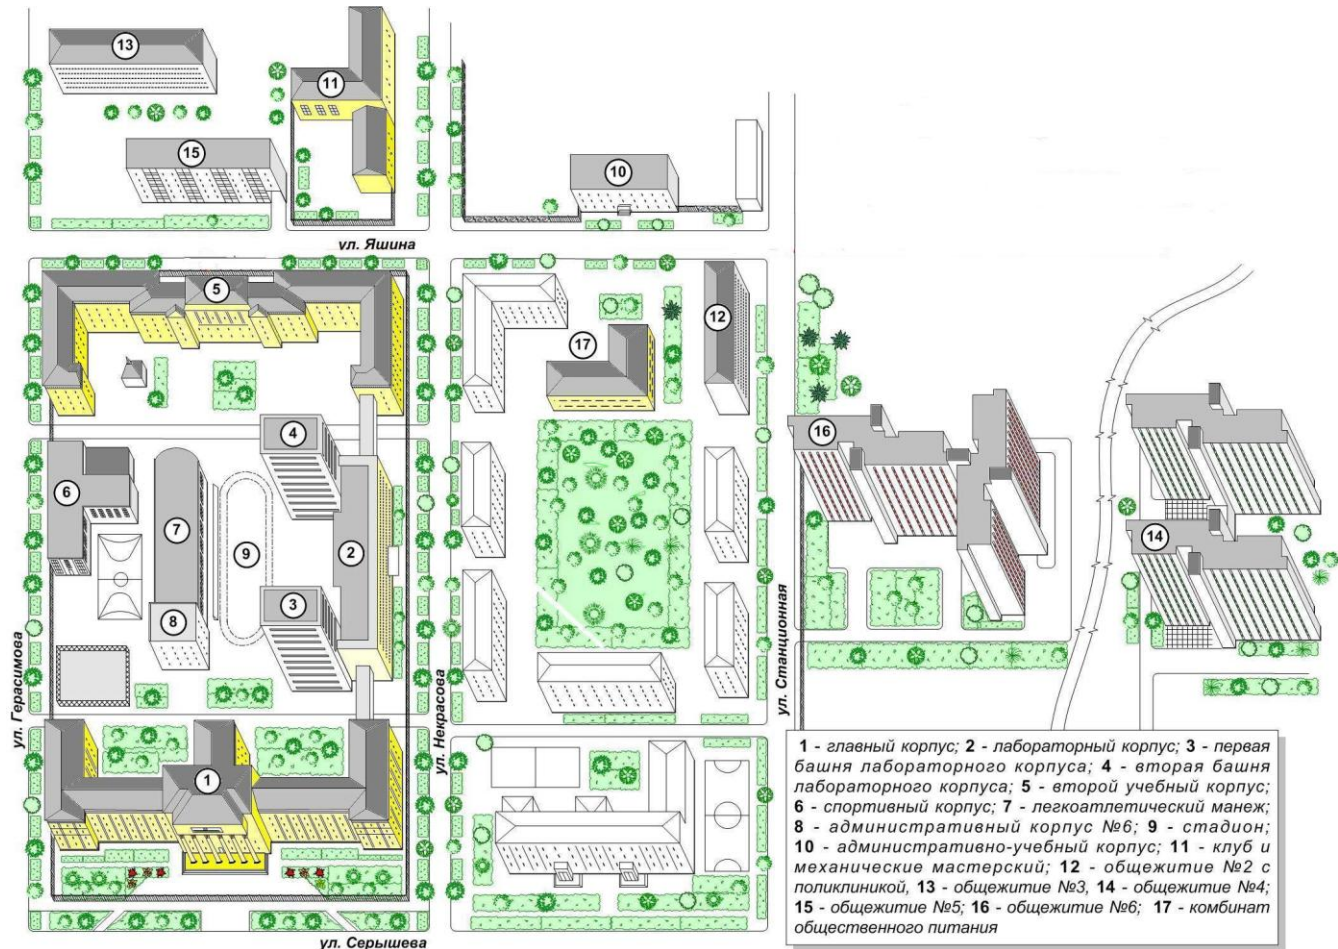

КАРТА НАШЕГО УНИВЕРСИТЕТА FESTU CAMPUS MAP

- 1- Main building
- 2- Laboratory building
- 3- Laboratory building – Tower 1
- 4- Laboratory building – Tower 2
- 5- Building 2
- 6- Sports building
- 7- Track and field manege
- 8- Administrative building 6
- 9- Stadium
- 10- Administrative and training office
- 11- Club and mechanical workshops
- 12- Hostel 2, polyclinics
- 13- Hostel 3
- 14- Hostel 4
- 15- Hostel 5
- 16- Hostel 6
- 17- Catering complex